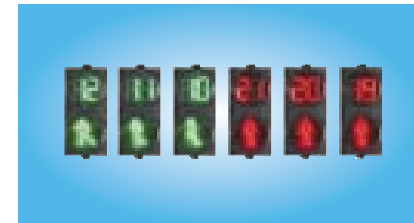

DLL3925
300mm, countdown pedestrian modular