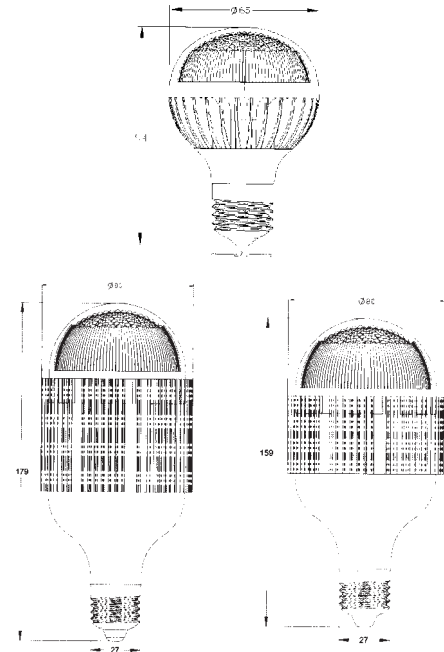

### High Quality, high power LED Spot

	DLL1001	DLL1002
Power Consumption	3W	3W
Luminous Flux	170lm	190lm
Working Voltage	12VAC/DC, 85-264VAC	12VAC/DC, 85-264VAC
Life Spam	>50,000	>50,000
Base	GU5.3 / GU10	E27/E26/E17/E14/E12/GU10
Certificates	CE, RoHS	CE, RoHS
MOQ	10 pce	10 pcs
Warranty	36 Months	36 Months

## The Different Height Illumination Distribution

The beam pattern when edge intensity dropped to 50%

The beam pattern when edge intensity dropped to 10%