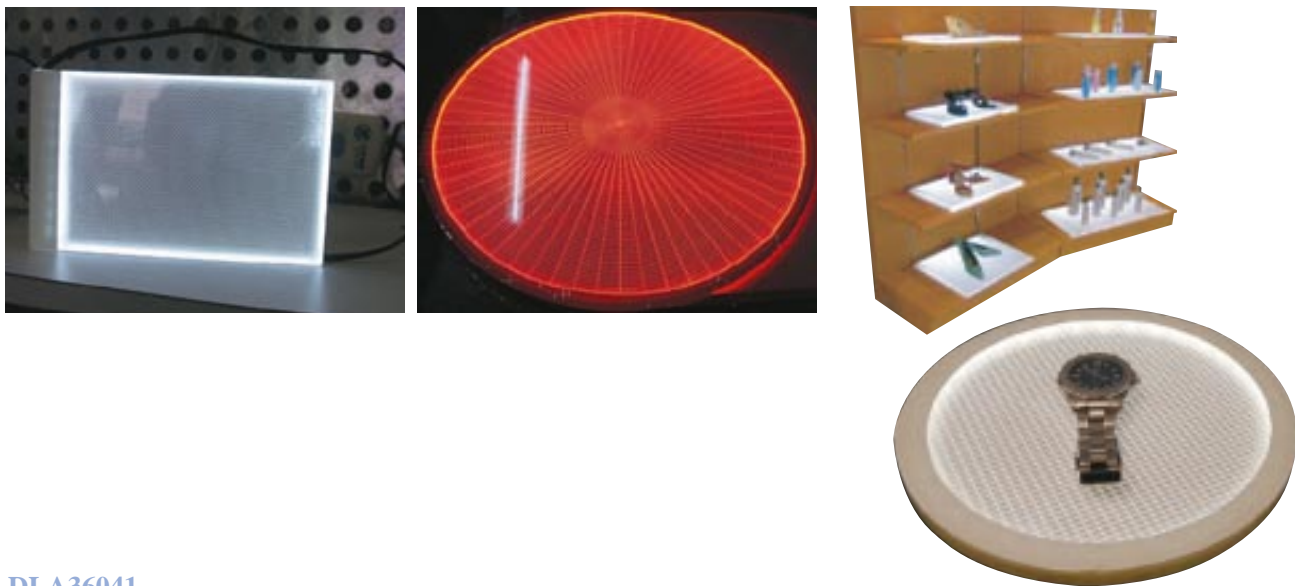

● Led Light Guide Lux panel

What's EdgeLux Panel

As the next generation of flat light source, EdgeLux™ panel will make a world of light that is far more innovative and beautiful imagine. Edgelux panel is the world's first BLU (Back Light Unit), which contains LED in itself as light source, that is different from the existing BLU (light source and LGP are being assembled separately). Edgelux Panel combine high bright LED and 3D LGP or an exclusive laser carving LGP to achieve a uniform light source under the new technology.

Expanding the function of conventional LGP, which be restricted in the field of display and signage industry only. Edgelux characterized by super slim, light and simple design, easy installation, eco-friendly and so on.

DLA36041

	Frame size/mm			Viewing size/mm		LED Strip Description		
	Lenth	Width	Thickness			Voltage / V	Power / W	Lighting Location
E-Lux-B5	125	88	8	110	88	12	2	125
E-Lux-B6	176	125	8	161	125	12	3	176
E-Lux-A4	297	210	8	282	210	12	4.5	297
E-Lux-A3	420	297	8	405	297	12	12.6	420
E-Lux-300*150	300	150	8	285	150	12	4.5	300
E-Lux-300*300	300	300	8	285	300	12	4.5	300
E-Lux-450*450	450	450	8	420	450	12	13.5	450
E-Lux-500*500	500	500	8	470	500	12	15	500
E-Lux-600*300	600	300	8	585	300	12	9	600
E-Lux-600*600	600	600	8	570	600	12	18	600
E-Lux-900*600	900	600	8	870	600	12	18	600
E-Lux-900*900	900	900	6 / 8	870	870	12	27	900
E-Lux-1000*500	1000	500	6 / 8	970	470	12	30	1000
E-Lux-1000*1000	1000	1000	6 / 8	970	970	12	30	1000
E-Lux-1200*600	1200	600	6 / 8	1170	570	12	36	1200
E-Lux-1200*1200	1200	1200	6 / 8	1170	1170	12	36	1200
E-Lux-w-1500*1000 waterproof	1500	1000	20	1460	960	12	45	1500