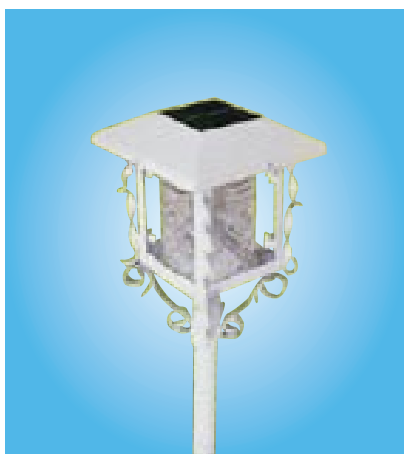

## ● *LED Scape Path Solar Light*

2.4V 600mah, >8 hours  
0.3w solar cell

ultra bright LED single color or RGB color  
Material: stainless steel, iron and plastic

**DLL3640**  
Solar lawn lamp

**DLL3641**  
Solar lawn lamp

**DLL3642**  
Solar lawn lamp

**DLL3643**  
Solar lawn lamp

**DLL3644**  
Solar lawn lamp

**DLL3645**  
Solar lawn lamp

**DLL3646**  
Solar lawn lamp

**DLL3647**  
Solar lawn lamp

**DLL3648**  
Solar lawn lamp

**DLL3649**  
Solar lawn lamp

**DLL3650**  
Solar lawn lamp

**DLL3651**  
Solar lawn lamp

**DLL3652**  
Solar lawn lamp

**DLL3653**  
Solar lawn lamp

**DLL3654**  
Solar lawn lamp

**DLL3655**  
Solar lawn lamp