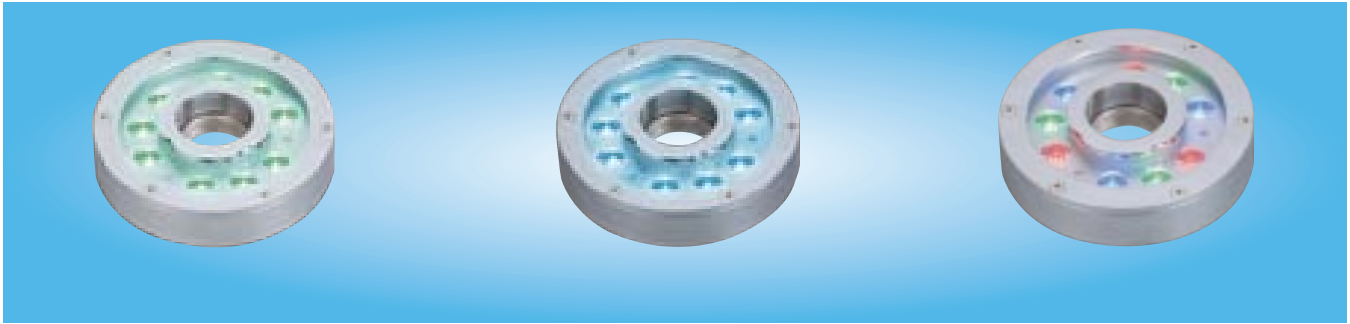

ARCHITECTURAL LIGHTING

● *LED Underwater Fountain Light*

DLL3510
LED Underwater fountain Light 9*1W or 9*3W Single or RGB