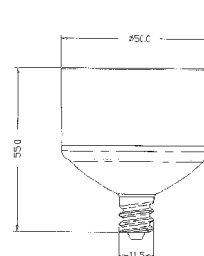

LIGHT SOURCE

● LED household & Commercial lighting

One of the most exciting new applications of dimmable, cool-running LEDs in retail, grocery and convenience store settings are the long-life LED refrigerated display lighting solutions for low and medium-temperature, reach-in and walk-in door merchandisers. Designed to replace traditional fluorescent lamps and provide up to 5 years of virtually maintenance-free service, it minimizes light-source glare while providing uniform color and three times the light-level uniformity

High Quality, high power LED Spot

	DLL1001	DLL1002
Power Consumption	3W	3W
Luminous Flux	170lm	190lm
Working Voltage	12VAC/DC, 85-264VAC	12VAC/DC, 85-264VAC
Life Spam	>50,000	>50,000
Base	GU5.3 / GU10	E27/E26/E17/E14/E12/GU10
Certificates	CE, RoHS	CE, RoHS
MOQ	10 pce	10 pcs
Warranty	36 Months	36 Months

E14