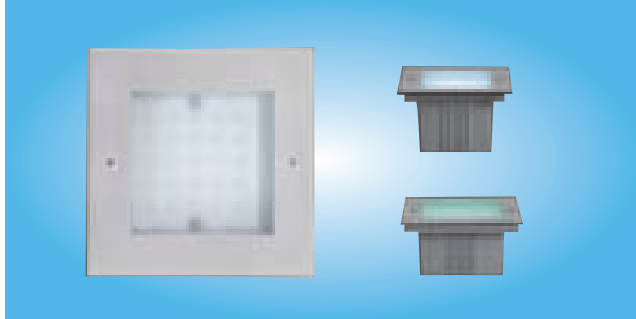

LED Scape Path Light Underground

IP 67 grade

Stainless Steel or aluminium case

Single or RGB color

110V or 220V AC input

DLL3601
25*5mm Leds, Square Type