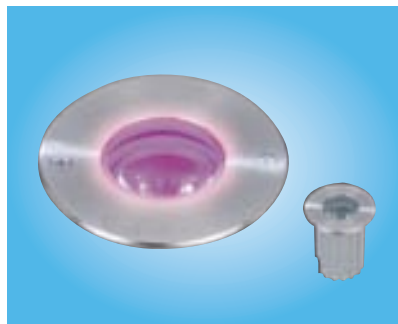

**DLL3605**  
10\*5mm Leds, Round type

**DLL3606**  
16\*5mm Leds, Round type

**DLL3607**  
6\*5mm Leds, Round type

**DLL3608**  
6\*5mm Leds, Round type

**DLL3609**  
1\*3W or 1\*1W LED, RGB Round type

**DLL3610**  
1\*3W or 1\*1W LED, RGB Round type