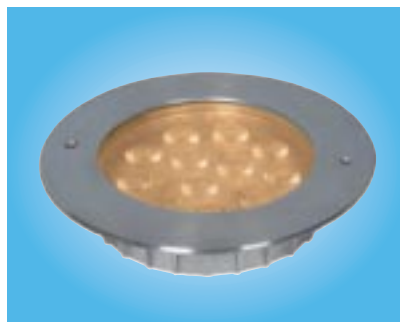

DLL3504
LED underwater light 12*1W or 12*3W single or RGB