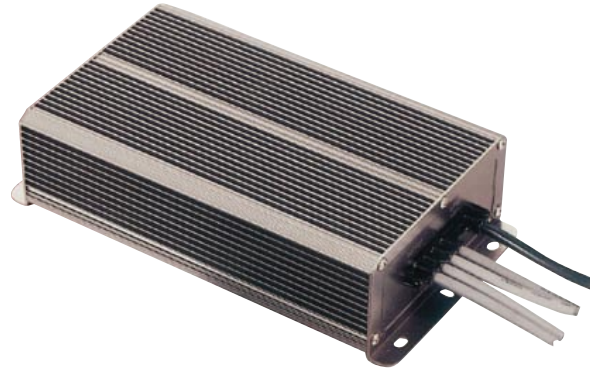

Alu, Case, IP66 Power supply Constant voltage
(5V, 9V, 12V, 15V, 18V, 24V, 28V, 36V available)

DLA3190-12

30W, 12V/3.5A, 60W: 12V/5A,
100W 12V/8.3A, 150W 12V/12.5A