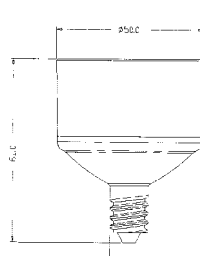

LIGHT SOURCE

● LED household & Commercial lighting

One of the most exciting new applications of dimmable, cool-running LEDs in retail, grocery and convenience store settings are the long-life LED refrigerated display lighting solutions for low and medium-temperature, reach-in and walk-in door merchandisers. Designed to replace traditional fluorescent lamps and provide up to 5 years of virtually maintenance-free service, it minimizes light-source glare while providing uniform color and three times the light-level uniformity

High Quality, high power LED Spot

	DLL1001	DLL1002
Power Consumption	3W	3W
Luminous Flux	170lm	190lm
Working Voltage	12VAC/DC, 85-264VAC	12VAC/DC, 85-264VAC
Life Spam	>50,000	>50,000
Base	GU5.3 / GU10	E27/E26/E17/E14/E12/GU10
Certificates	CE, RoHS	CE, RoHS
MOQ	10 pce	10 pcs
Warranty	36 Months	36 Months

E17