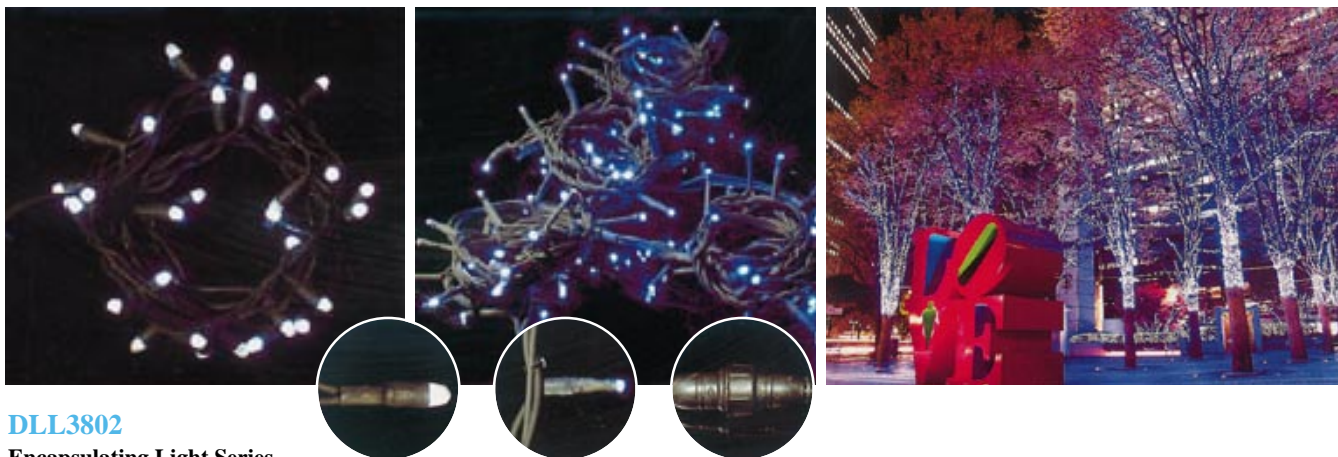

DLL3802

Encapsulating Light Series

Products Characteristics

- LED encapsulating light with additional protection shell to achieve more beautiful lighting effects & waterproof function.
- Especially suitable for cold weather or humid wet area of various indoor lighting engineering use.

ITEM NO.	Specs	Quantity of leds	Space between leds	Color	Voltage	Power	Life of leds
DLL3802-001	5M	50PCS	10CM	R. Y.G.B.P.W	110~240V	3W	100000HRS
DLL3802-002	8M	80PCS	10CM	R. Y.G.B.P.W	110~240V	3W	100000HRS
DLL3802-003	10M	75PCS	13CM	R. Y.G.B.P.W	110~240V	4.5W	100000HRS
DLL3802-004	10M	100PCS	10CM	R. Y.G.B.P.W	110~240V	6W	100000HRS
DLL3802-005	15M	150PCS	10CM	R. Y.G.B.P.W	110~240V	6W	100000HRS
DLL3802-006	20M	200PCS	10CM	R. Y.G.B.P.W	110~240V	6W	100000HRS