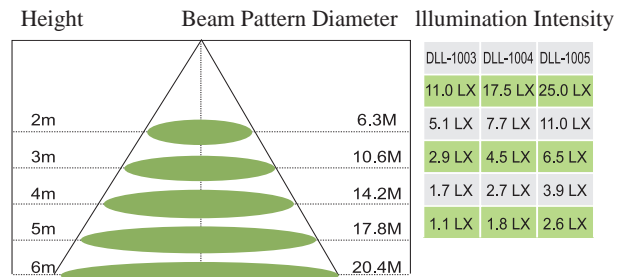

## The Different Height Illumination Distribution

The beam pattern when edge intensity dropped to 50%

The beam pattern when edge intensity dropped to 10%