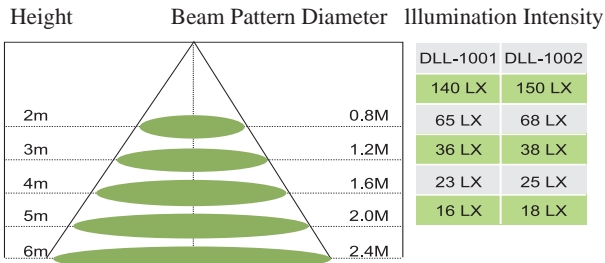

### High Quality, high power LED Spot

	DLL1001	DLL1002
Power Consumption	3W	3W
Luminous Flux	170lm	190lm
Working Voltage	12VAC/DC, 85-264VAC	12VAC/DC, 85-264VAC
Life Spam	>50,000	>50,000
Base	GU5.3 / GU10	E27/E26/E17/E14/E12/GU10
Certificates	CE, RoHS	CE, RoHS
MOQ	10 pce	10 pcs
Warranty	36 Months	36 Months

## The Different Height Illumination Distribution

The beam pattern when edge intensity dropped to 50%

The beam pattern when edge intensity dropped to 10%