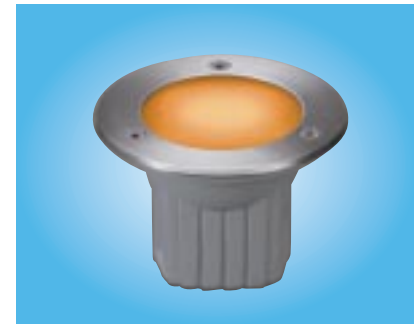

IP 67 grade

Stainless Steel or aluminium case

Single or RGB color

110V or 220V AC input

**DLL3601**  
25\*5mm Leds, Square Type

**DLL3602**  
24\*5mm Leds, round type

**DLL3603**  
10\*5mm Leds, Round type

**DLL3604**  
52\*5mm Leds, Round type