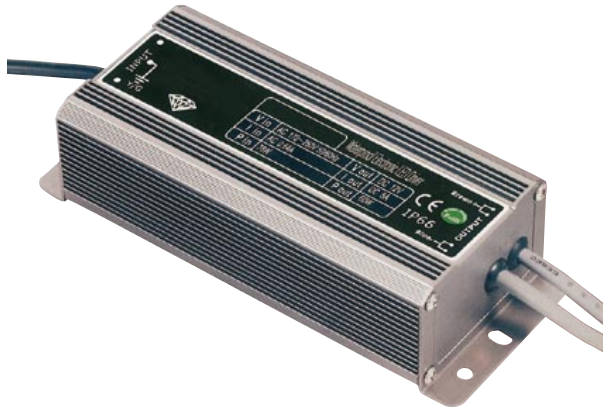

Alu, Case, IP66 Power supply Constant voltage
(5V, 9V, 12V, 15V, 18V, 24V, 28V, 36V available)

DLA3190-12

30W, 12V/3.5A, 60W: 12V/5A,
100W 12V/8.3A, 150W 12V/12.5A