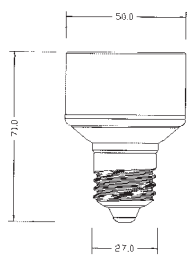

### High Quality, high power LED Spot

	DLL1001	DLL1002
Power Consumption	3W	3W
Luminous Flux	170lm	190lm
Working Voltage	12VAC/DC, 85-264VAC	12VAC/DC, 85-264VAC
Life Spam	>50,000	>50,000
Base	GU5.3 / GU10	E27/E26/E17/E14/E12/GU10
Certificates	CE, RoHS	CE, RoHS
MOQ	10 pce	10 pcs
Warranty	36 Months	36 Months