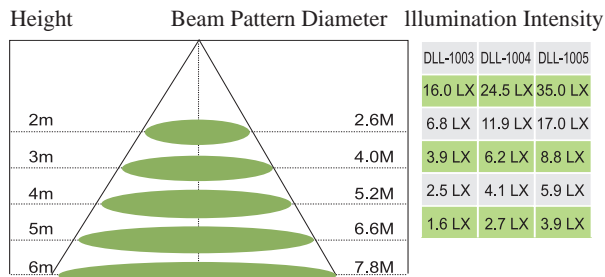

## The Different Height Illumination Distribution

The beam pattern when edge intensity dropped to 50%

The beam pattern when edge intensity dropped to 10%