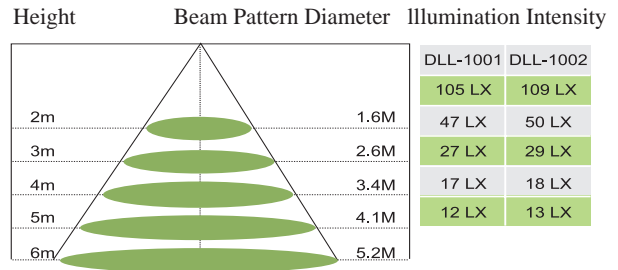

## The Different Height Illumination Distribution

The beam pattern when edge intensity dropped to 50%

The beam pattern when edge intensity dropped to 10%